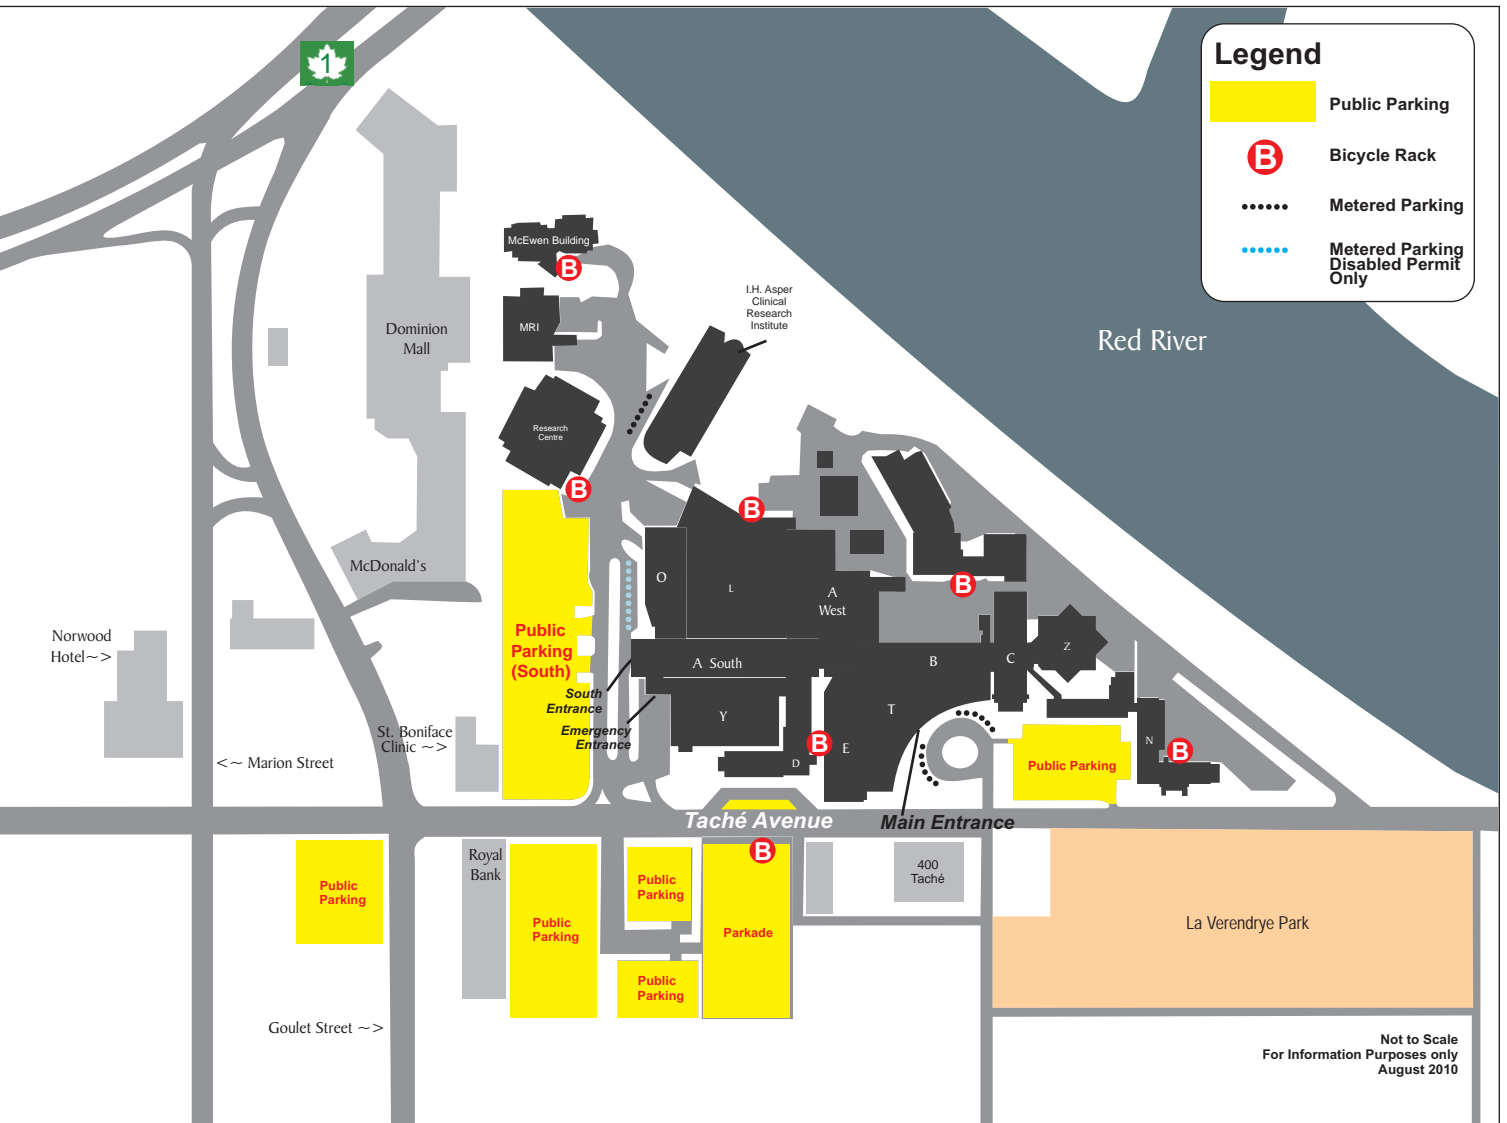

Legend

-  Public Parking
-  Bicycle Rack
-  Metered Parking
-  Metered Parking Disabled Permit Only

Not to Scale
For Information Purposes only
August 2010